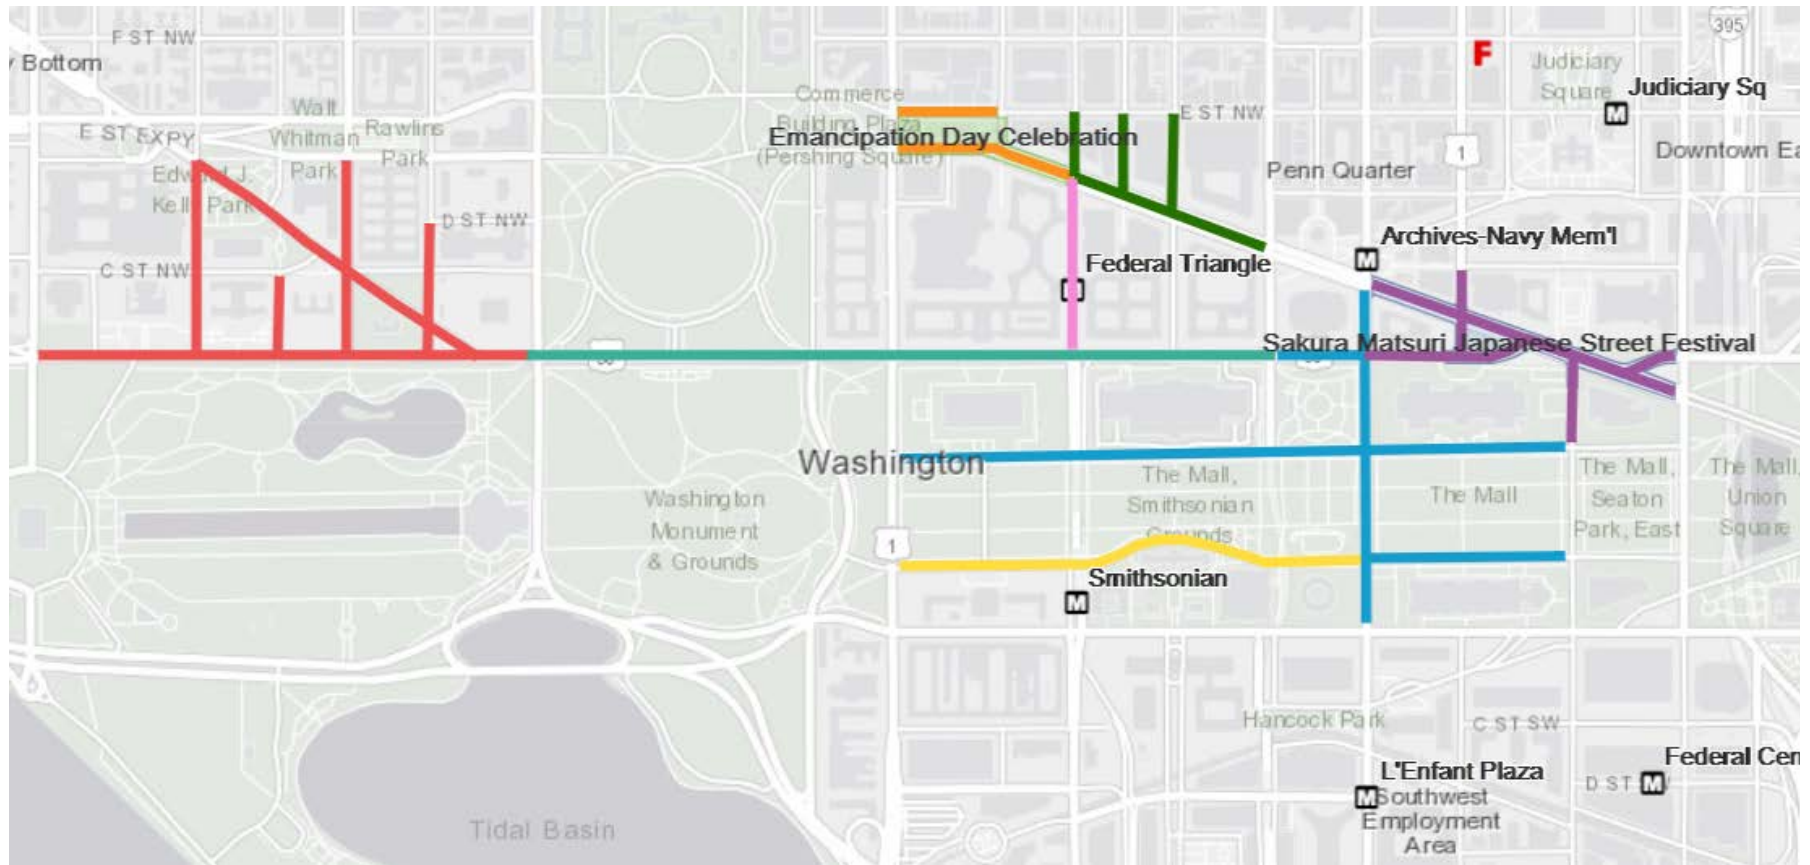

## Sakura Matsuri Japanese Street Festival Closure Timeline

7:00 p.m. 4/13 - 12:00 a.m. 4/15

## Emancipation Day Celebration Closure Timeline

6:00 a.m. - 12:00 a.m.

1:30 p.m. - 3:00 p.m.

## Festival Areas

Emancipation Day Celebration

Sakura Matsuri Japanese Street Festival